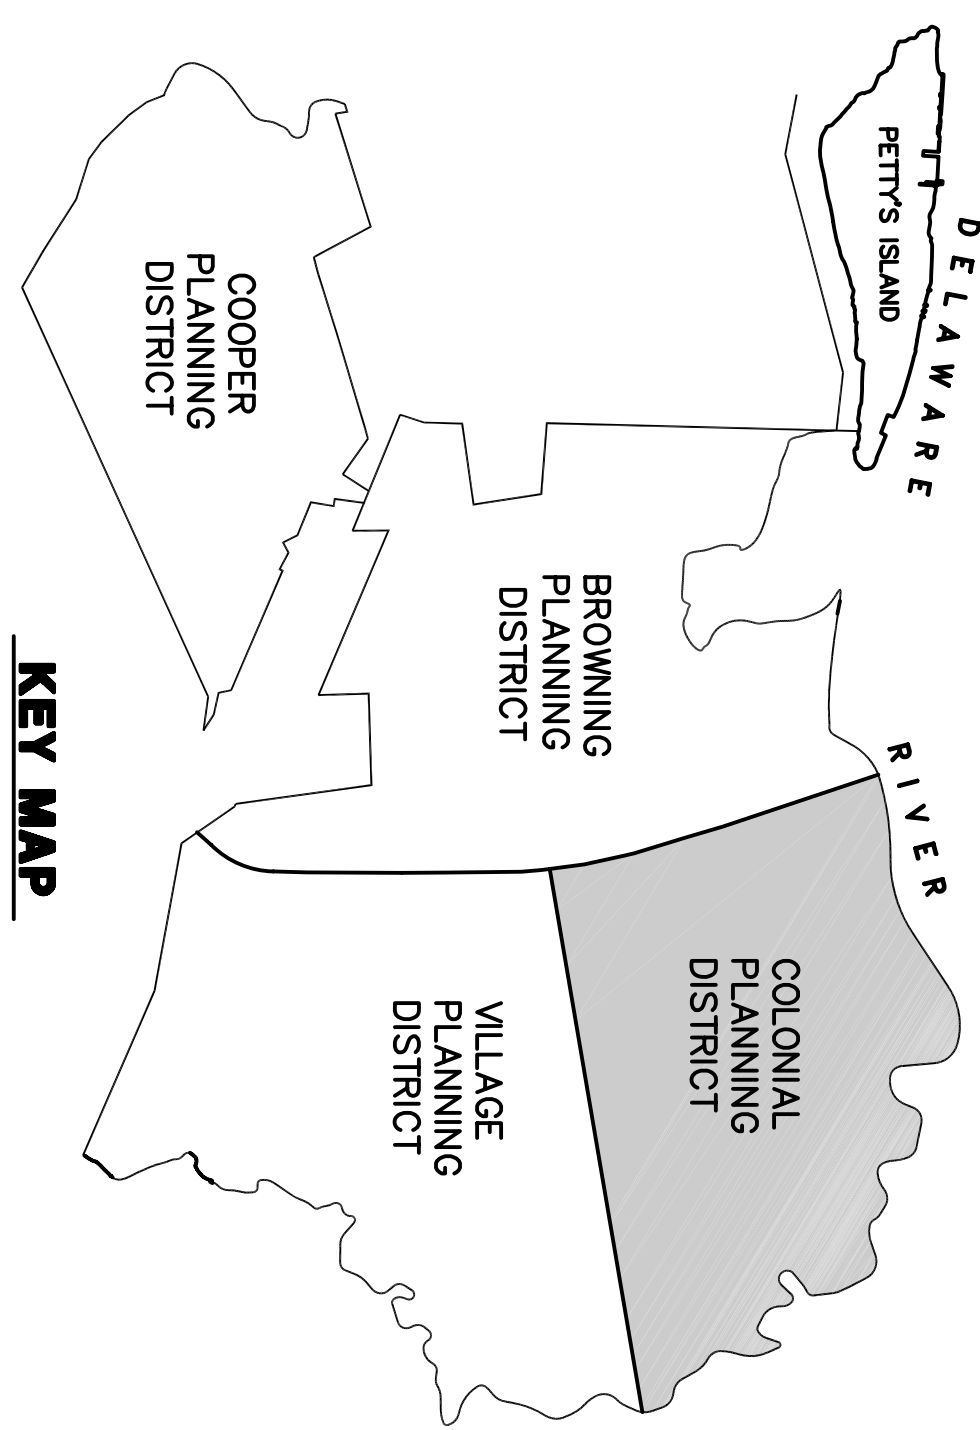

PENNSAUKEN TOWNSHIP ZONING MAP COLONIAL PLANNING DISTRICT

- ZONING DISTRICTS:**
- R-1 RESIDENTIAL 1
 - R-2 RESIDENTIAL 2
 - R-3 RESIDENTIAL 3
 - R-4 RESIDENTIAL 4
 - R-5 RESIDENTIAL 5
 - C-1 COMMERCIAL 1
 - C-2 COMMERCIAL 2
 - LI LIMITED INDUSTRIAL
 - HI HEAVY INDUSTRIAL
 - P-1 PROFESSIONAL 1
 - T-1 TOWNSHIP 1

- LEGEND:**
- TOWNSHIP BOUNDARY
 - 100 YEAR SPECIAL FLOOD HAZARD AREA
 - 500 YEAR SPECIAL FLOOD HAZARD AREA
 - WATER EDGE
 - WATERFRONT MANAGEMENT AREA